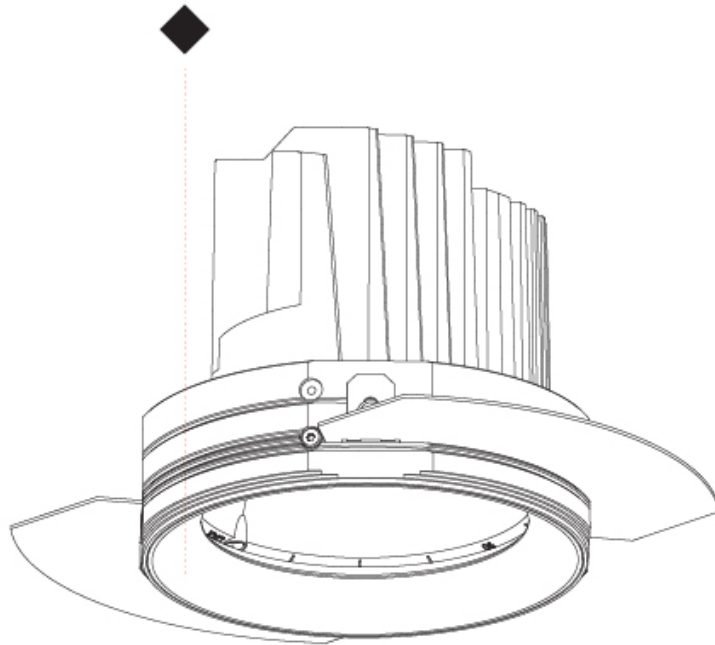

## BIONIQ ROUND ADJUSTABLE TRIMLESS

A35188-

PROJECT

TYPE

SPECIFIER

QUANTITY

DATE

A

#### PHYSICAL

Shape: Round  
 Diameter (mm): 136  
 Diameter (in): 5 3/8  
 Height (mm): 136  
 Height (in): 5 3/8  
 Ceiling Thickness (mm): 10 / 12.5 / 15 / 25  
 Ceiling Thickness (in): 3/8 or 1/2 or 9/16 or 1  
 Min. Recessing Depth (mm): 150  
 Min. Recessing Depth (in): 5 7/8  
 Light Distribution: Adjustable / Downlight  
 Weight (kg): 1.04  
 Weight (lbs): 2.29  
 Fixture Finish: SSR / BKV / CWI / CRY / HAB / UFT / ITA / RUA / FTG / MYG / LOD / PUS / FRO / FUP / KIA / POP / BLS / SPG / MEY / GOH / GUM / CHC / COM / ABZ / JAG / OBR / MOS / ROR  
 Fixture Material: Aluminum Die Cast  
 Cut-out Measurements: Ø 140mm / 5 1/2"  
 Upon Request: Unique Ceiling Thickness